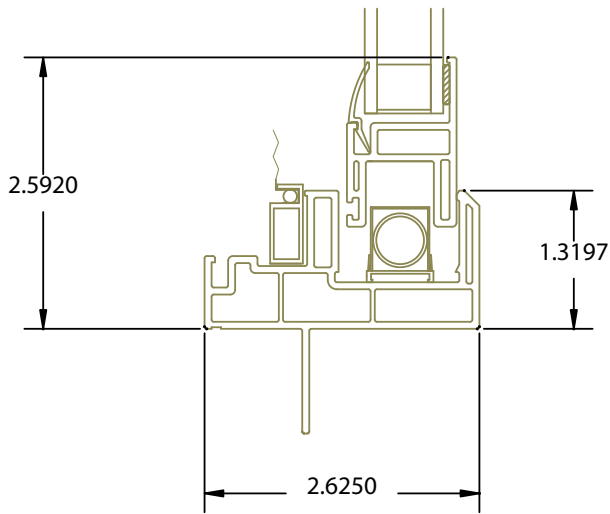

Horizontal Section

Vertical Section

**WEATHERVANE  
WINDOWS**

SERIES:	VANTAGE 2		
PRODUCT:	VANTAGE 2 SINGLE HUNG		
FILE NAME:	V2 SH SECTIONS		
DRAWN BY:	JV	NOT TO SCALE	
CHECKED BY:	JV	DATE APPROVED:	APPROVALDATE