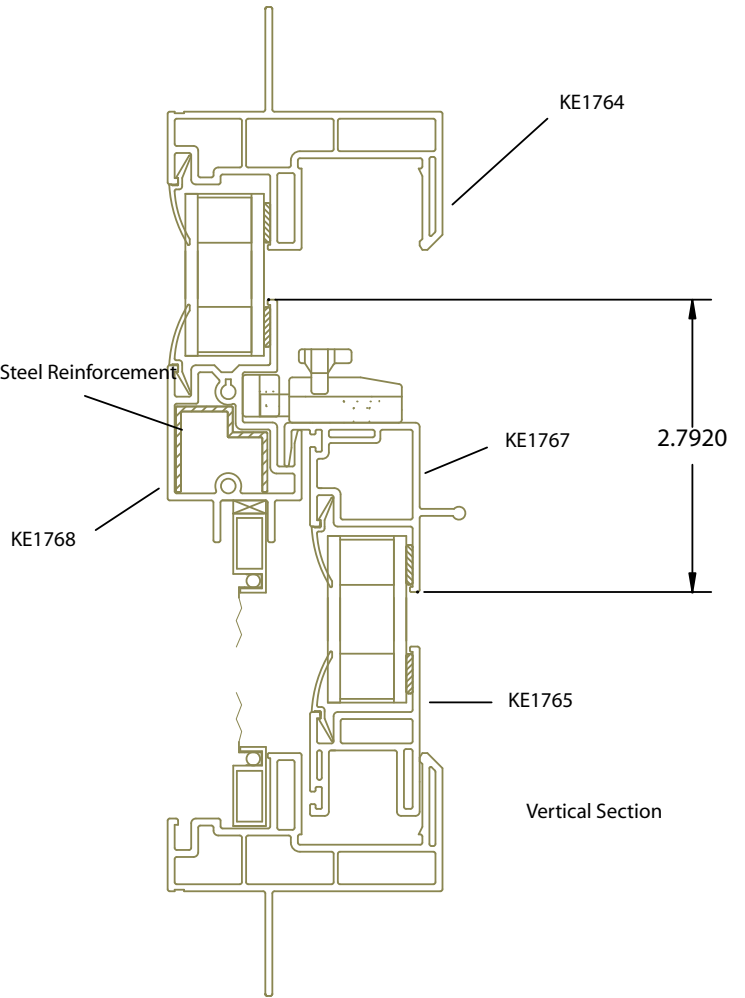

Horizontal Section

Vertical Section

**WEATHERVANE  
WINDOWS**

SERIES:	VANTAGE 2		
PRODUCT:	VANTAGE 2 SINGLE HUNG		
FILE NAME:	V2 SH SECTIONS		
DRAWN BY:	JV	NOT TO SCALE	
CHECKED BY:	JV	DATE APPROVED:	APPROVALDATE