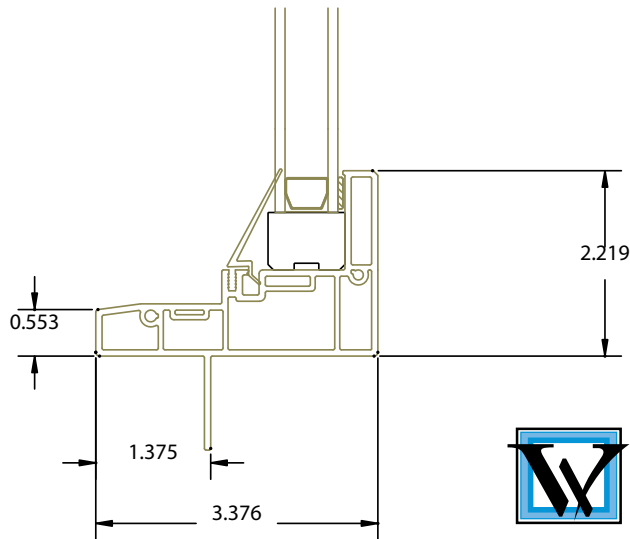

SERIES:	VANTAGE I
PRODUCT:	PICTURE WINDOW
FILE NAME:	V1 PIC SECT

Also available "sash set"

WEATHERVANE
WINDOWS