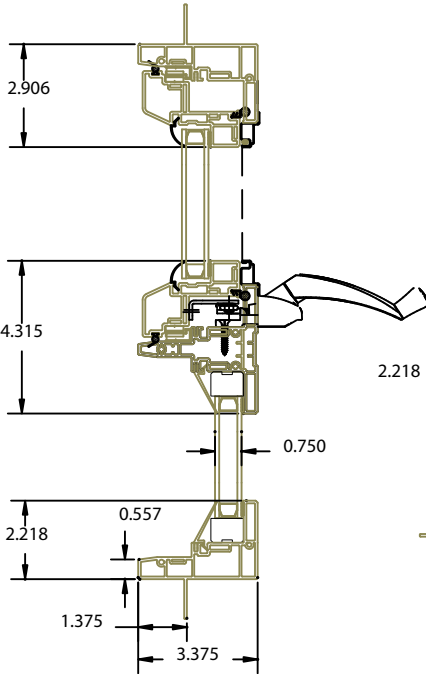

WEATHERVANE
WINDOWS

SERIES:	VANTAGE I
PRODUCT:	CSMT W/ FIXED LITE
FILE NAME:	CSA and CSP SECT

Casement above fixed lite

NOTE: Fixed lite shown direct-glazed. Also available "sash set".

Casement w/ side fixed lite