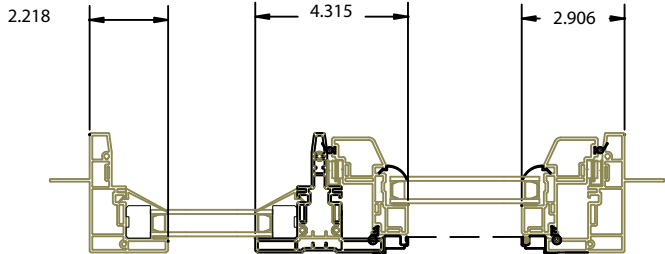

WEATHERVANE
WINDOWS

SERIES:	VANTAGE I
PRODUCT:	CSMT W/ FIXED LITE
FILE NAME:	CSA and CSP SECT

Casement above fixed lite

NOTE: Fixed lite shown direct-glazed. Also available "sash set".

Casement w/ side fixed lite