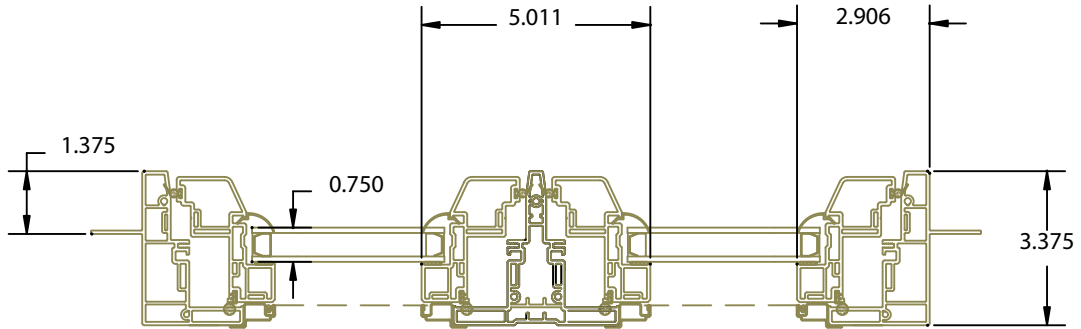

WEATHERVANE
WINDOWS

SERIES:	VANTAGE I
PRODUCT:	DOUBLE CASEMENT
FILE NAME:	V1 CS2 XSECT

Double-casement

(hardware not shown)